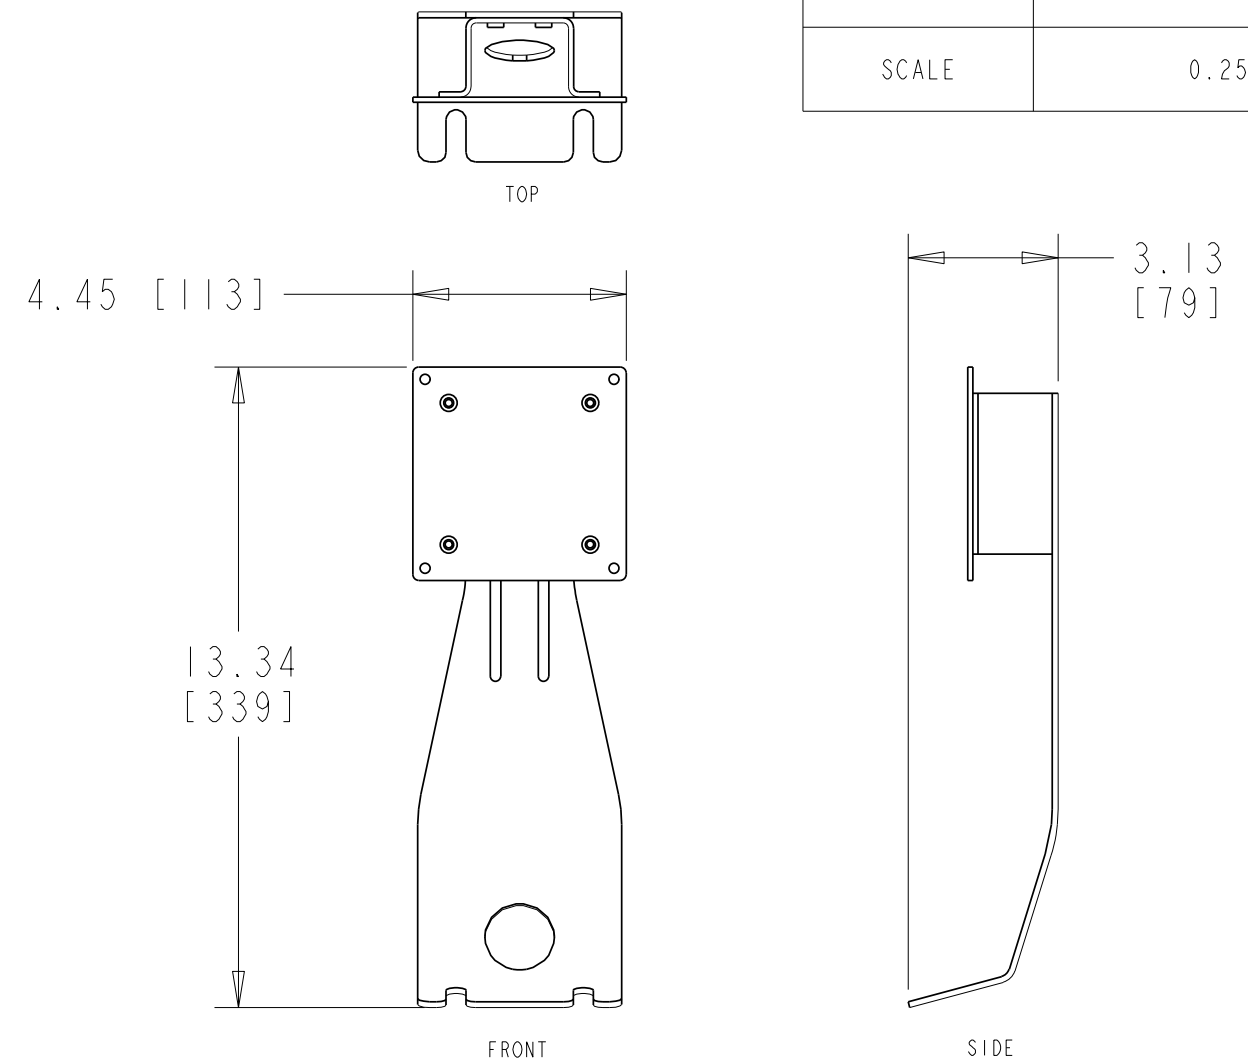

PRODUCT	VENUE PROFILE ACCESSORIES
DATE	01/06/09
WEIGHT	N/A
UNITS	INCH [MM]
SCALE	0.25

TRACKBALL MOUNT

VIDEO DISPLAY MOUNT