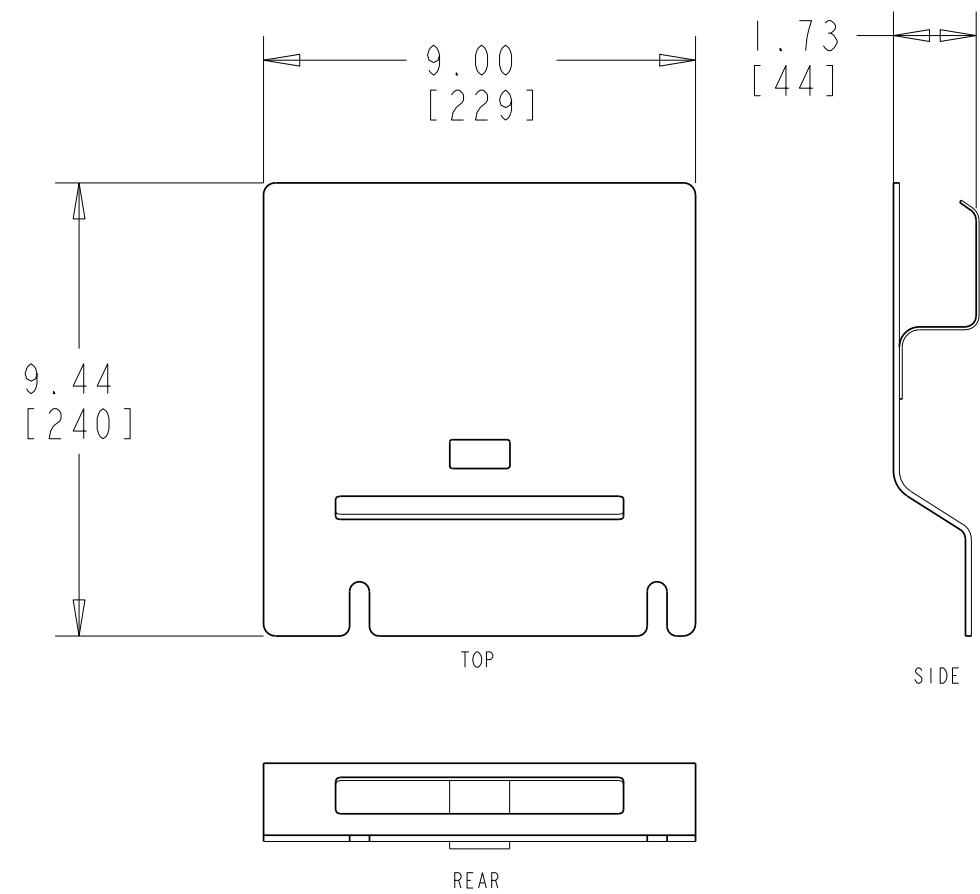

PRODUCT	VENUE PROFILE ACCESSORIES
DATE	01/06/09
WEIGHT	N/A
UNITS	INCH [MM]
SCALE	0.25

TRACKBALL MOUNT

VIDEO DISPLAY MOUNT