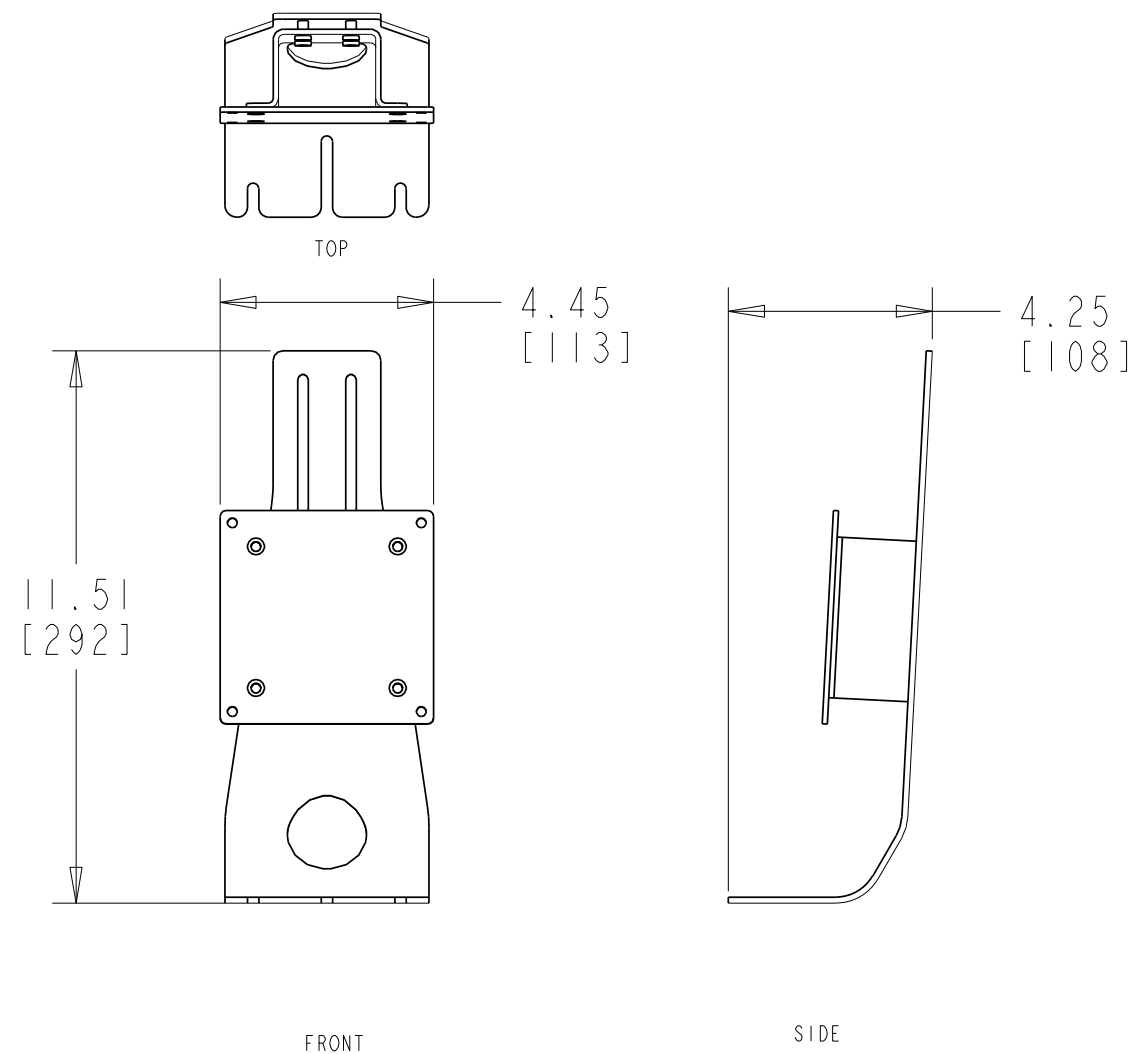

ACCESSORY TRAY

PRODUCT	VENUE SC48 ACCESSORIES
DATE	01/06/08
WEIGHT	N/A
UNITS	INCH [MM]
SCALE	0.25

TRACKBALL MOUNT

VIDEO DISPLAY MOUNT