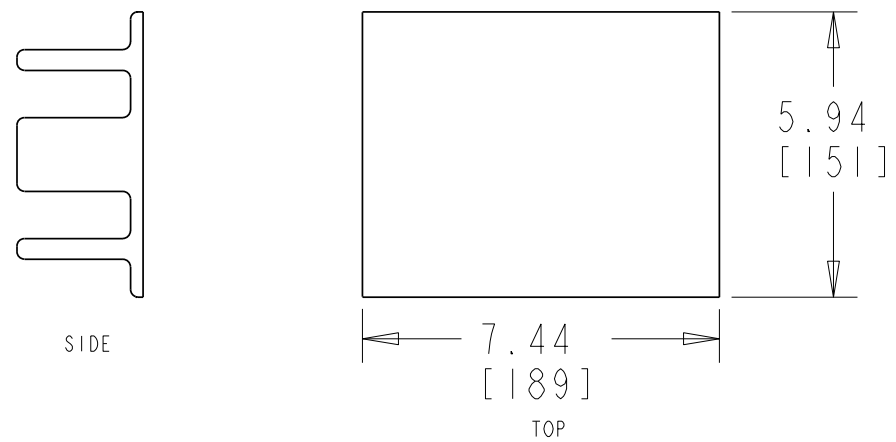

ACCESSORY TRAY

TRACKBALL MOUNT

PRODUCT	VENUE SC48 ACCESSORIES
DATE	01/06/08
WEIGHT	N/A
UNITS	INCH [MM]
SCALE	0.25

VIDEO DISPLAY MOUNT