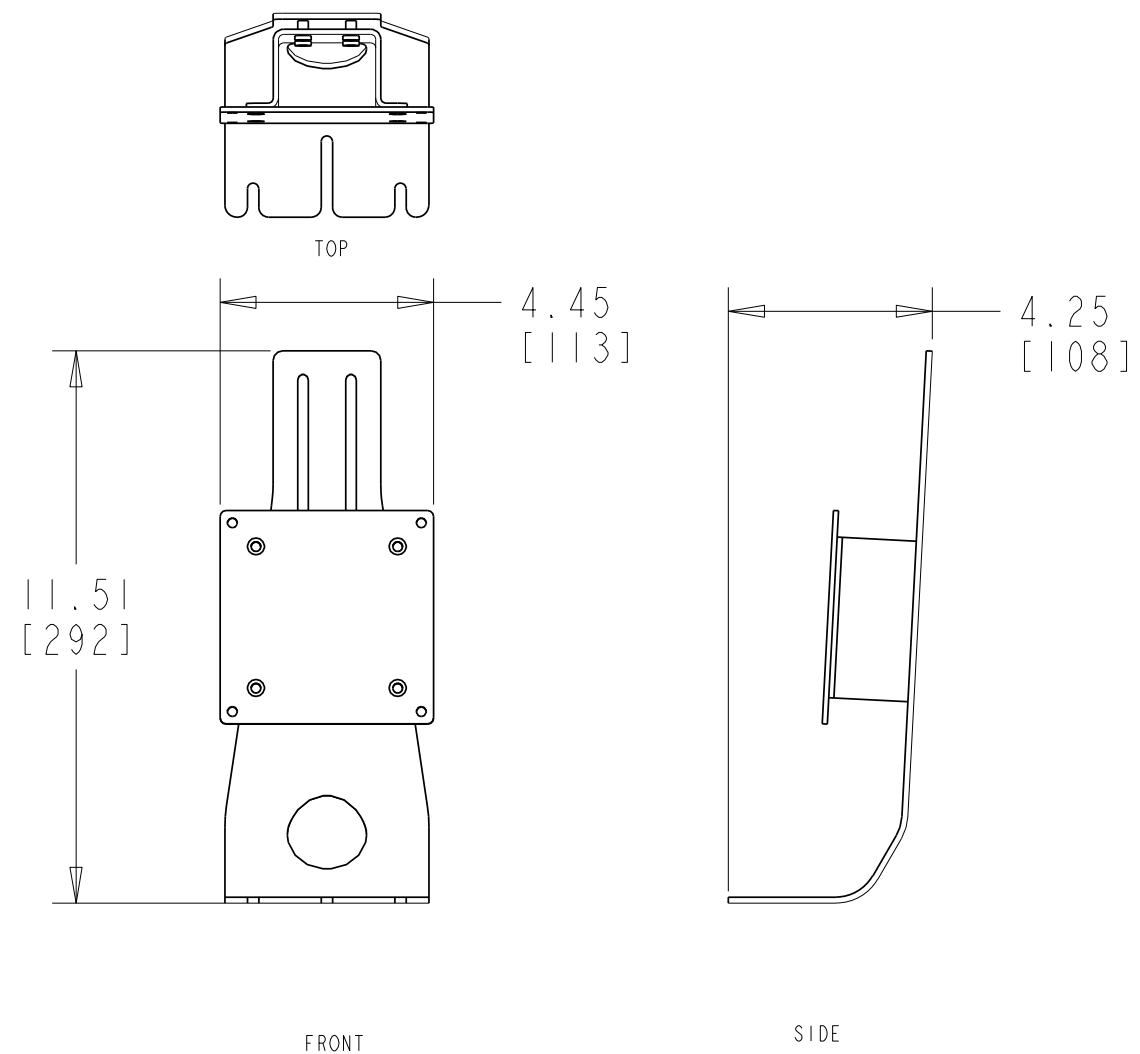

ACCESSORY TRAY

TRACKBALL MOUNT

PRODUCT	VENUE SC48 ACCESSORIES
DATE	01/06/08
WEIGHT	N/A
UNITS	INCH [MM]
SCALE	0.25

VIDEO DISPLAY MOUNT