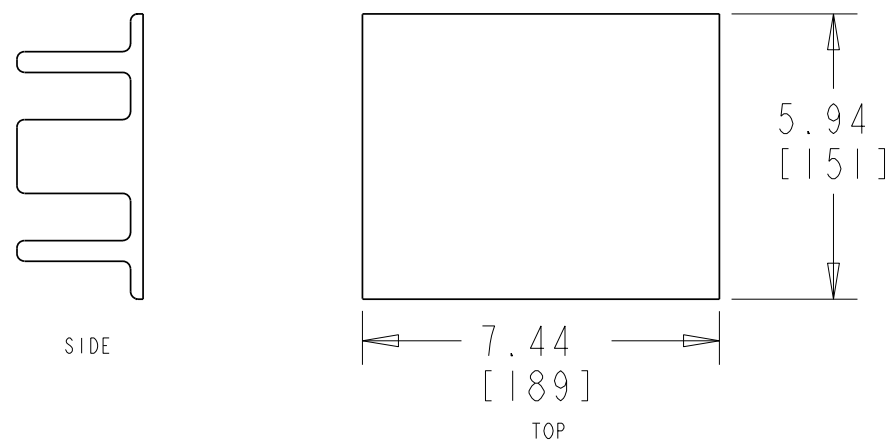

ACCESSORY TRAY

PRODUCT	VENUE SC48 ACCESSORIES
DATE	01/06/08
WEIGHT	N/A
UNITS	INCH [MM]
SCALE	0.25

TRACKBALL MOUNT

VIDEO DISPLAY MOUNT